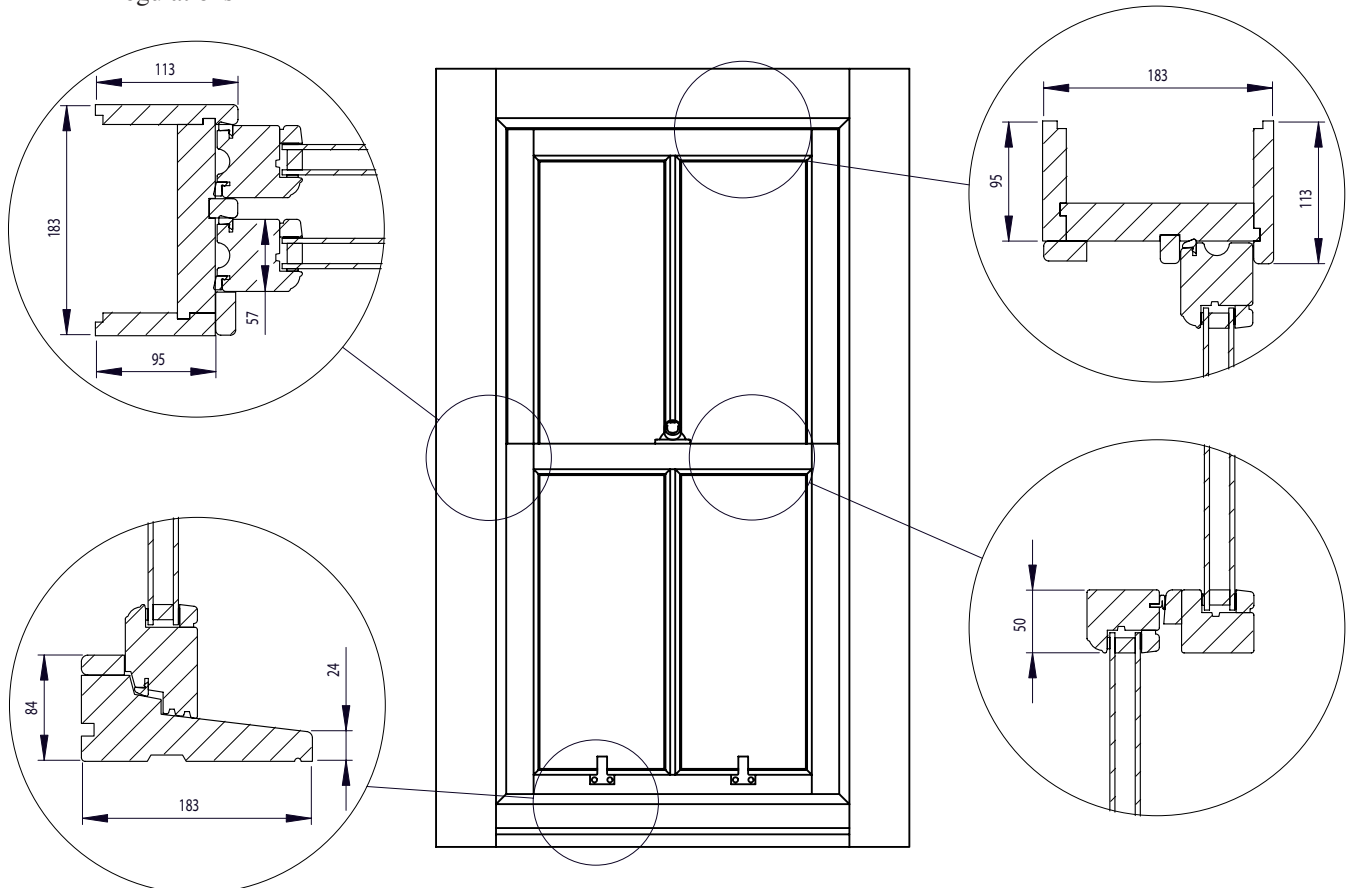

HELIX™ Sash and Case

The Sash and Case Window, part of the HELIX™ Range, is probably the most recognisable window style in the UK. Georgian style and aesthetics are characteristics of the Sash and Case window, although they incorporate modern technology to meet the demands of the 21st Century.

The Sash and Case is available in three variants; Box, Simplex and Spiral Balanced. The Box and the Simplex are the most traditional style, utilising the weights and cords system, with the Simplex providing an easy clean system. The Spiral Balance uses special springs which mimic the weights and cords without using the same amount of space. This means that the box is now replaced with a more modern casement. Undoubtedly the premium window in our range, the Sash and Case will lend its elegance to any modern or traditional building.

Sash and Case Product Specification			
	Box	Simplex	Spiral Balanced
Sash Thickness	57mm	57mm	57mm
Counterbalance	Weights and cords	Weights and cords	Spiral Balance (Caldwell System)
Glass Unit	24mm	24mm	24mm
Rebate	18mm	18mm	18mm
Bead	Splayed	Splayed	Splayed
Ventilation*	As Required	As Required	As Required
Horns	Splayed	Splayed	Splayed
Min (mm)	210 x 1000	450 x 1150	610 x 1150
Max (mm)	1600 x 3500	1100 x 3500	1250 x 2500

* It is the responsibility of the customer to inform us of the ventilation requirements to comply with Building Regulations

Blairs Limited reserves the right to change these designs without notice and therefore please always get written confirmation that these designs are still current. These drawings are all protected by Copyright and these product designs are protected by Design Rights and all rights are reserved. No copying or reproduction of these drawings is permitted without prior written permission.