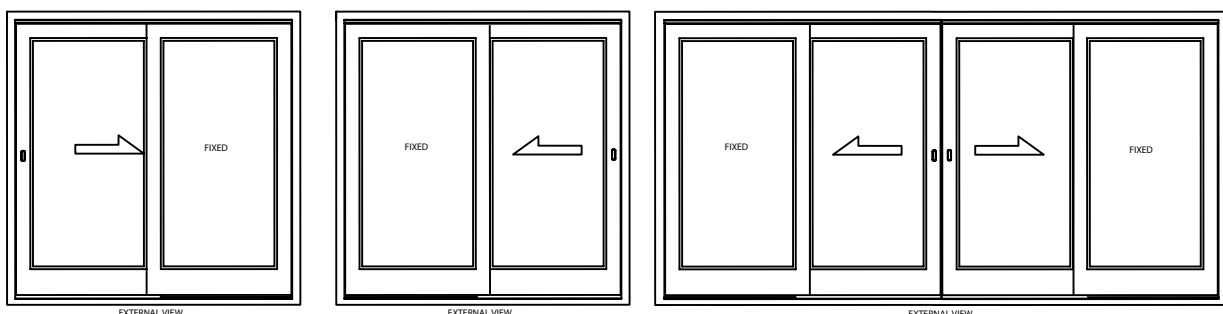

PORTICO™ Sliding Door

The Sliding Door, part of the PORTICO™ Door Range, is manufactured in hardwood and is the perfect option for providing an elevation with the maximum daylight. The Sliding Door offers easy glide hardware making this product simple and easy to operate and provides a range of opening schemes, depending on customer requirements. Perfect for garden or patio entrances and bedroom balconies, the Sliding Door is a truly flexible and beautiful door and screen solution.

Sliding Door Product Specification	
Leaf Thickness	57mm
Threshold	Timber
Glass Unit	24mm
Rebate	18mm
Min (mm)	1470 x 1888
Max (mm)	6700 x 2787

Sample Schemes

Blairs Limited reserves the right to change these designs without notice and therefore please always get written confirmation that these designs are still current. These drawings are all protected by Copyright and these product designs are protected by Design Rights and all rights are reserved. No copying or reproduction of these drawings is permitted without prior written permission.