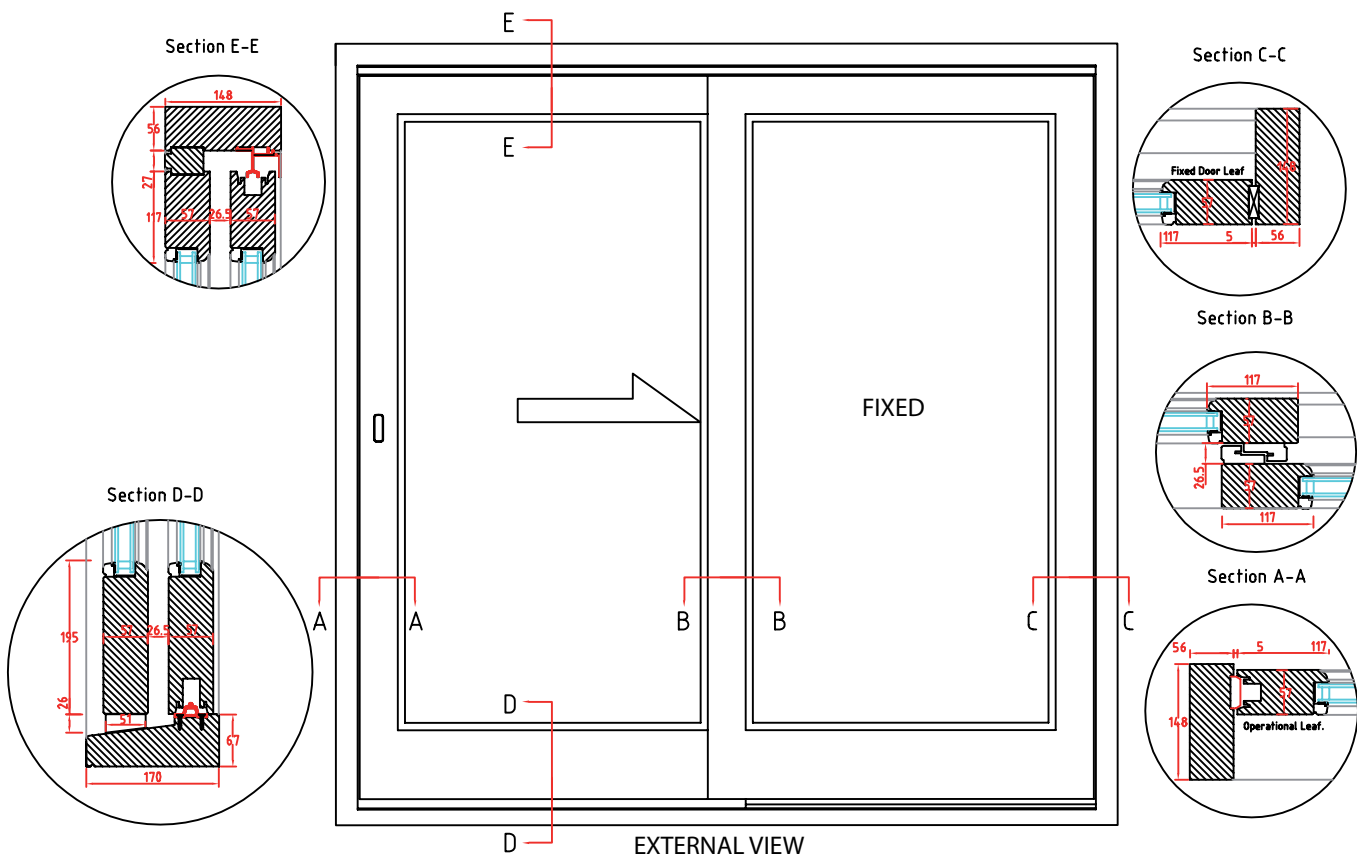

PORTICO™ Sliding Door

The Sliding Door, part of the PORTICO™ Door Range, is manufactured in hardwood and is the perfect option for providing an elevation with the maximum daylight. The Sliding Door offers easy glide hardware making this product simple and easy to operate and provides a range of opening schemes, depending on customer requirements. Perfect for garden or patio entrances and bedroom balconies, the Sliding Door is a truly flexible and beautiful door and screen solution.

Sliding Door Product Specification	
Leaf Thickness	57mm
Threshold	Timber
Glass Unit	24mm
Rebate	18mm
Min (mm)	1470 x 1888
Max (mm)	6700 x 2787

Sample Schemes

Blairs Limited reserves the right to change these designs without notice and therefore please always get written confirmation that these designs are still current. These drawings are all protected by Copyright and these product designs are protected by Design Rights and all rights are reserved. No copying or reproduction of these drawings is permitted without prior written permission.