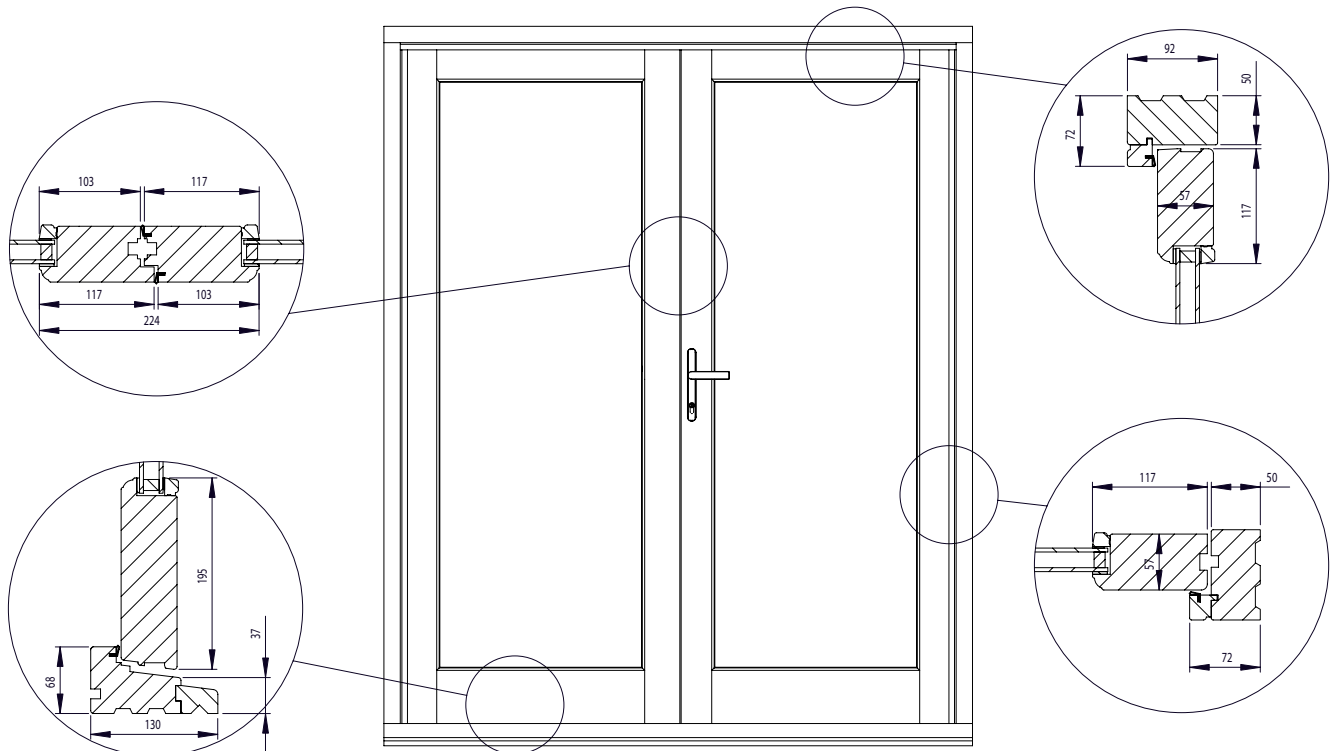

PORTICO™ Hardwood Double Door Range

The Inward/Outward Opening Double Doorset, part of the PORTICO™ Door Range, is made from the finest hardwood which gives this luxury doorset superior weather resistance and enviable aesthetic appeal. As with all of the doors in the PORTICO™ range, the hardwood double doorset can be configured to meet a variety of design requirements, ensuring that there is a product for every building. PORTICO™ doors can accommodate both glazing units and composite fielded panels, as well as side and fan lights giving the customer a wide choice and flexibility. PORTICO™ doors can also be manufactured to Secured by Design where required.

Note: Where Secured by Design is required, this doorset must be configured as outward opening.

Hardwood Double Door Product Specification	
	Double Door
Leaf Thickness	57mm
Threshold	Low Profile
Glass Unit	24 mm
Rebate	18 mm
Min (mm)	800 x 1845
Max (mm)	2298 x 2370