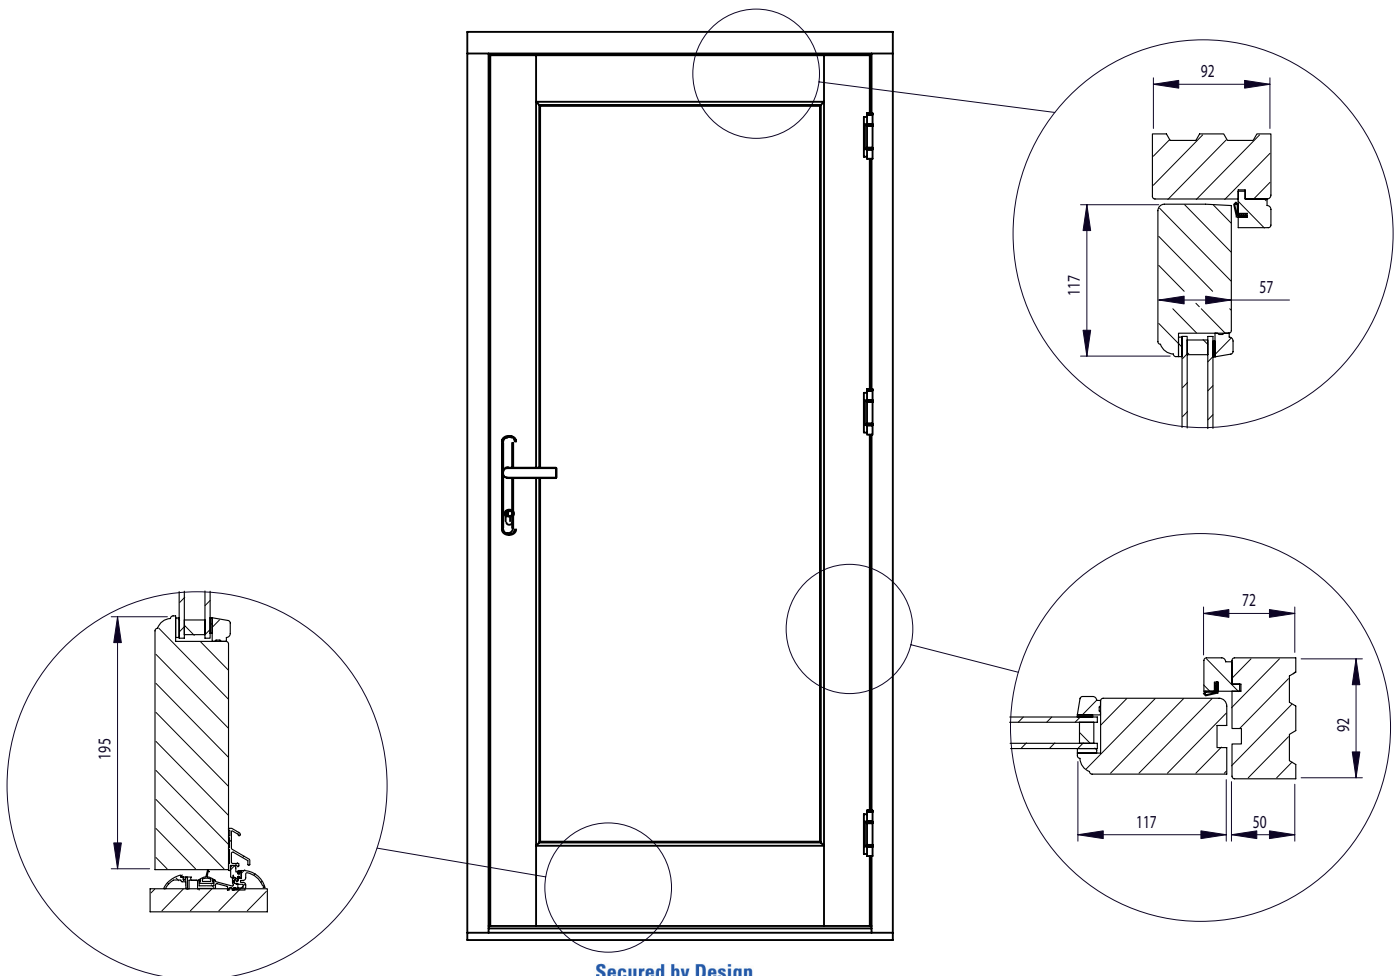

## PORTICO™ Hardwood Single Door Range

The Inward Opening Single Doorset, part of the PORTICO™ Door Range, is made from the finest hardwood which gives this luxury doorset superior weather resistance and enviable aesthetic appeal. As with all of the doors in the PORTICO™ range, the hardwood single doorset can be configured to meet a variety of design requirements, ensuring that there is a product for every building. PORTICO™ doors can accommodate both glazing units and composite fielded panels, as well as side and fan lights giving the customer a wide choice and flexibility. PORTICO™ doors can also be manufactured to Secured by Design where required.

Note: Where Secured by Design is required, this doorset must be configured as inward opening.

Hardwood Single Door Product Specification	
	Single Door
Leaf Thickness	57mm
Threshold	Low Profile
Glass Unit	24 mm
Rebate	18 mm
Min (mm)	456 x 1845
Max (mm)	1208 x 2370